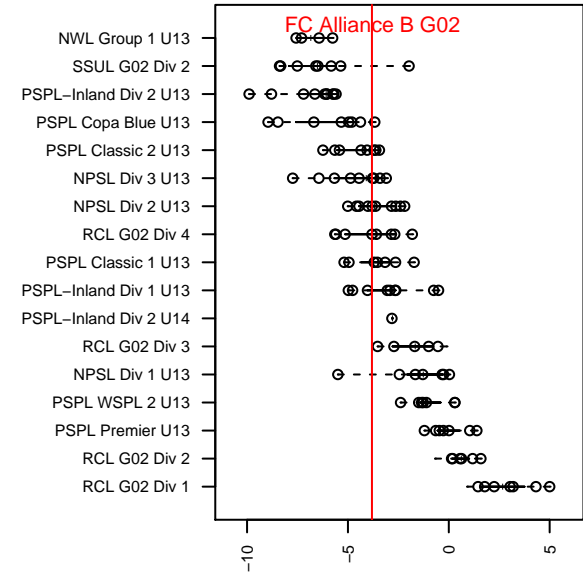

FC Alliance B G02

FC Alliance
 Woodinville, WA
 G02 total strength=742
 attack=0.88 defense=0.76
 fall league = RCL G02 Div 4
 spr league = Win RCL G02 Div 5

alt names used:
 FC Alliance G02 B
 FC Alliance GU13B
 FC ALLIANCE GU13B (WA)
 FC ALLIANCE GU13B (WA)
 FC Alliance G02 B
 FC Alliance G02 B

Venues played:
 2015 Clash At the Border Bronze/Copper U13
 2015 WA Rush Cup GU13 Silver U13
 2015 REDAPT Cup Silver U13
 2015 RCL G02 Div 4
 2015 Win RCL G02 Div 5
 2015 WYS Presidents Cup G02 Division 2

**attack and defense variance (black dot)
relative to other teams
and top 10 in region**

**attack and defense rating
relative to others at age
and all opponents in last 13 months**

Performance relative to 13 month average