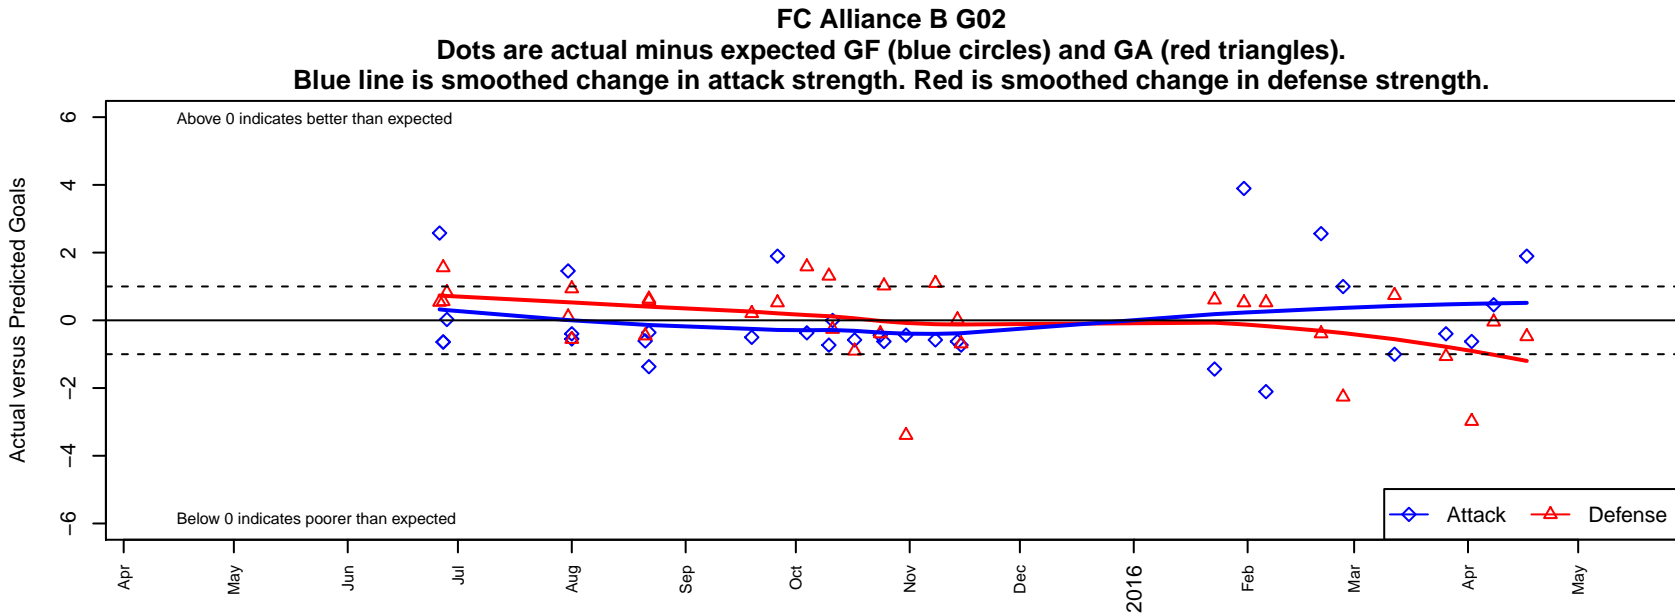

FC Alliance B G02

FC Alliance
 Woodinville, WA
 G02 total strength=742
 attack=0.88 defense=0.76
 fall league = RCL G02 Div 4
 spr league = Win RCL G02 Div 5

alt names used:
 FC Alliance G02 B
 FC Alliance GU13B
 FC ALLIANCE GU13B (WA)
 FC ALLIANCE GU13B (WA)
 FC Alliance G02 B
 FC Alliance G02 B

**attack and defense variance (black dot)
relative to other teams
and top 10 in region**

**attack and defense rating
relative to others at age
and all opponents in last 13 months**

Performance relative to 13 month average