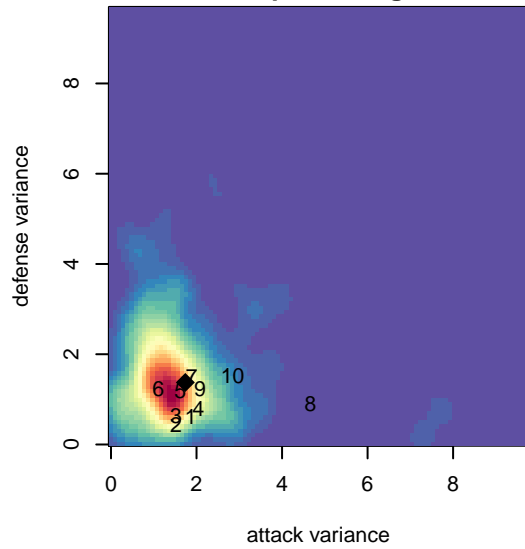

FC Alliance B G02

FC Alliance
 Woodinville, WA
 G02 total strength=742
 attack=0.88 defense=0.76
 fall league = RCL G02 Div 4
 spr league = Win RCL G02 Div 5

alt names used:
 FC Alliance G02 B
 FC Alliance GU13B
 FC ALLIANCE GU13B (WA)
 FC ALLIANCE GU13B (WA)
 FC Alliance G02 B
 FC Alliance G02 B

**attack and defense variance (black dot)
relative to other teams
and top 10 in region**

**attack and defense rating
relative to others at age
and all opponents in last 13 months**

Performance relative to 13 month average