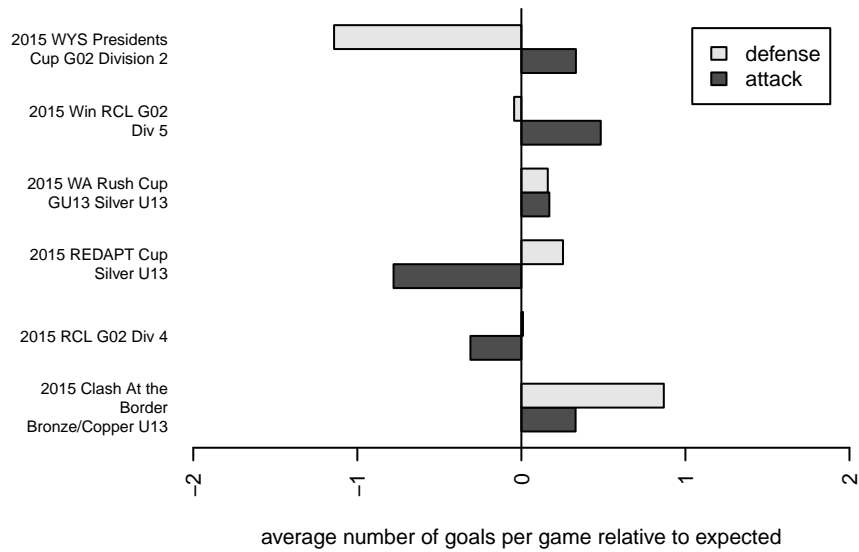

Venues played:
 2015 Clash At the Border Bronze/Copper U13
 2015 WA Rush Cup GU13 Silver U13
 2015 REDAPT Cup Silver U13
 2015 RCL G02 Div 4
 2015 Win RCL G02 Div 5
 2015 WYS Presidents Cup G02 Division 2

**attack and defense variance (black dot)
relative to other teams
and top 10 in region**

**attack and defense rating
relative to others at age
and all opponents in last 13 months**

Performance relative to 13 month average