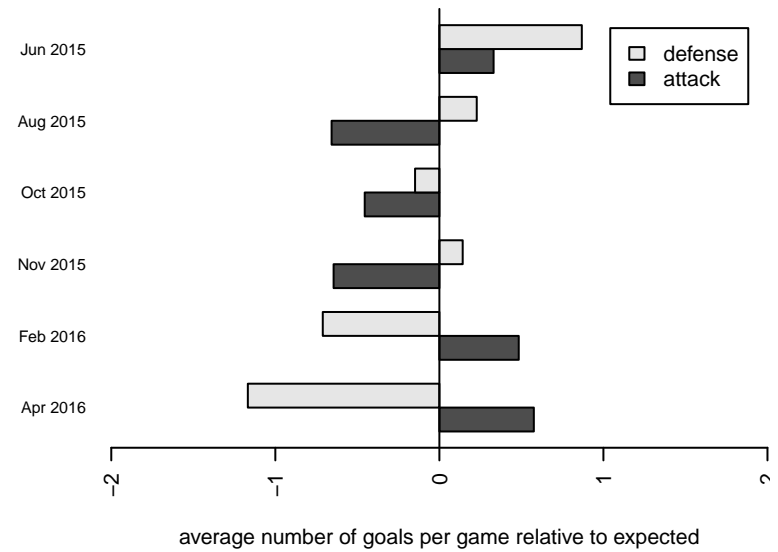

Performance relative to 13 month average